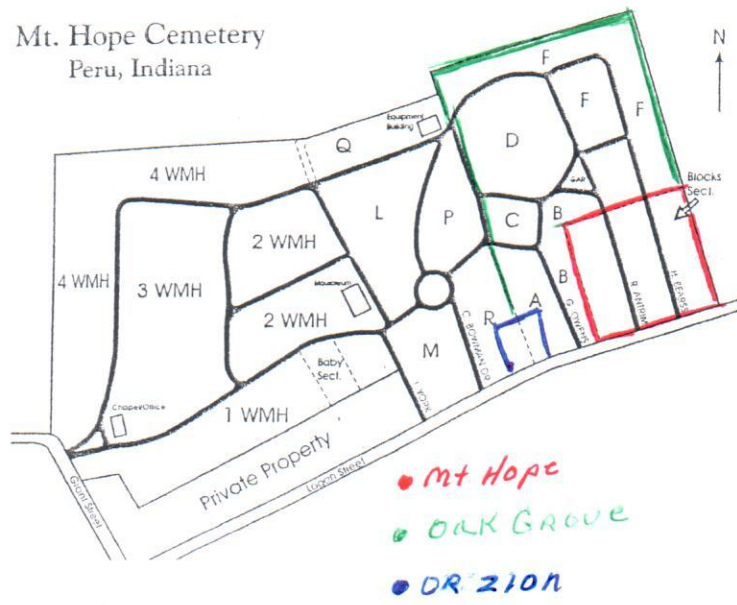

Mt. Hope Cemetery
Peru, Indiana

- Mt Hope
- OAK GROVE
- DR 210N